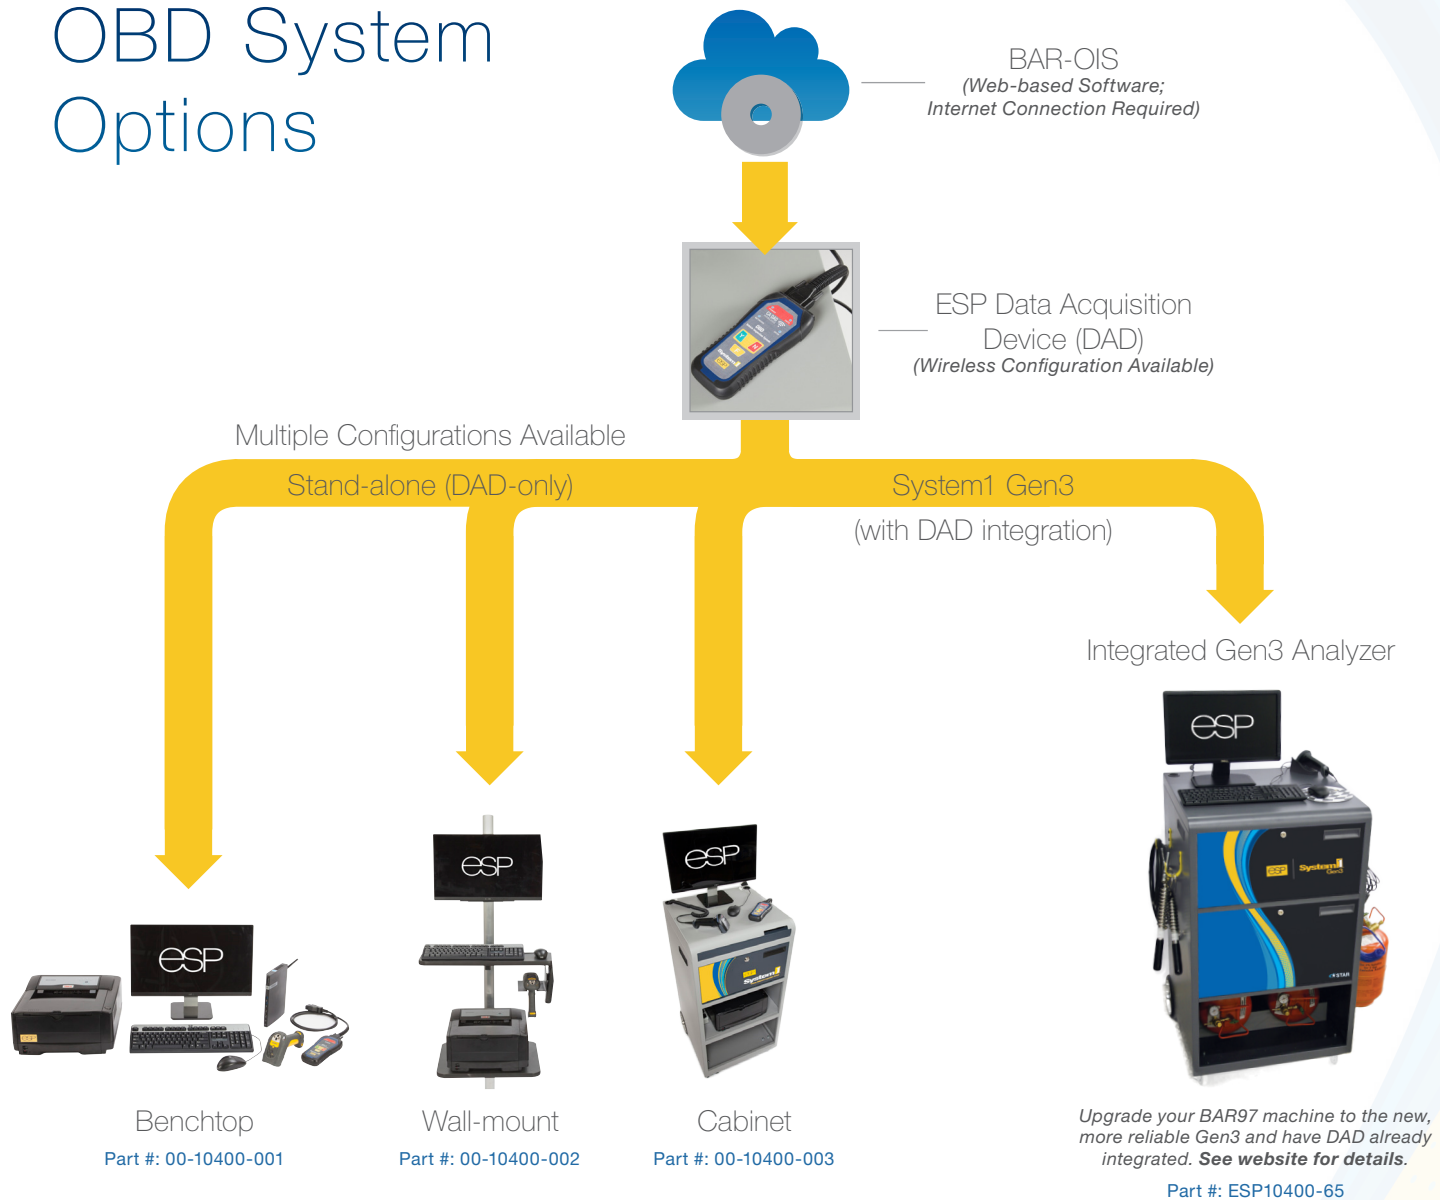

ESP is the only company offering new OBD Inspection Systems, complete with a BAR-certified DAD unit, with a no-obligation rental agreement.

Starting in 2014, BAR-certified units such as the ESP DAD will be the new OBD testing solution for all California Smog Check Stations.

## When you rent DAD you get:

- All required equipment: monitor, bar code reader, PC, DAD unit and printer.
- Multiple configurations to suit your needs: benchtop, wall-mount, cabinet, or integrated with the new System1 Gen3 analyzer.
- Parts and labor service coverage.
- Free annual update required by BAR.
- Equipment designed to capture expanded OBD data points as future requirements may change.
- Durable equipment for garage shop environments.
- Wireless capability (optional).
- Complete peace of mind.

# OBD System Options

## ESP OBD Inspection System Standard Features

Available in benchtop, wall-mount, cabinet or integrated with the ESP System1 Gen3.

- Wired/Wireless DAD unit complete with:
  - Connection Status Indicator
  - Vehicle or battery power
  - User-friendly LEDs allow technicians to quickly determine device and vehicle status
  - Self-test capability ensures device and cable integrity
  - Guaranteed to be BAR-certified
- Bar code scanner
  - Shop-grade 25' wired cable or wireless option
- Personal computer
  - Windows 7 operating system
  - Custom operator interface
- 19.5" LCD backlight display
- Full size keyboard, environmentally sealed
- Mouse
- Laser printer